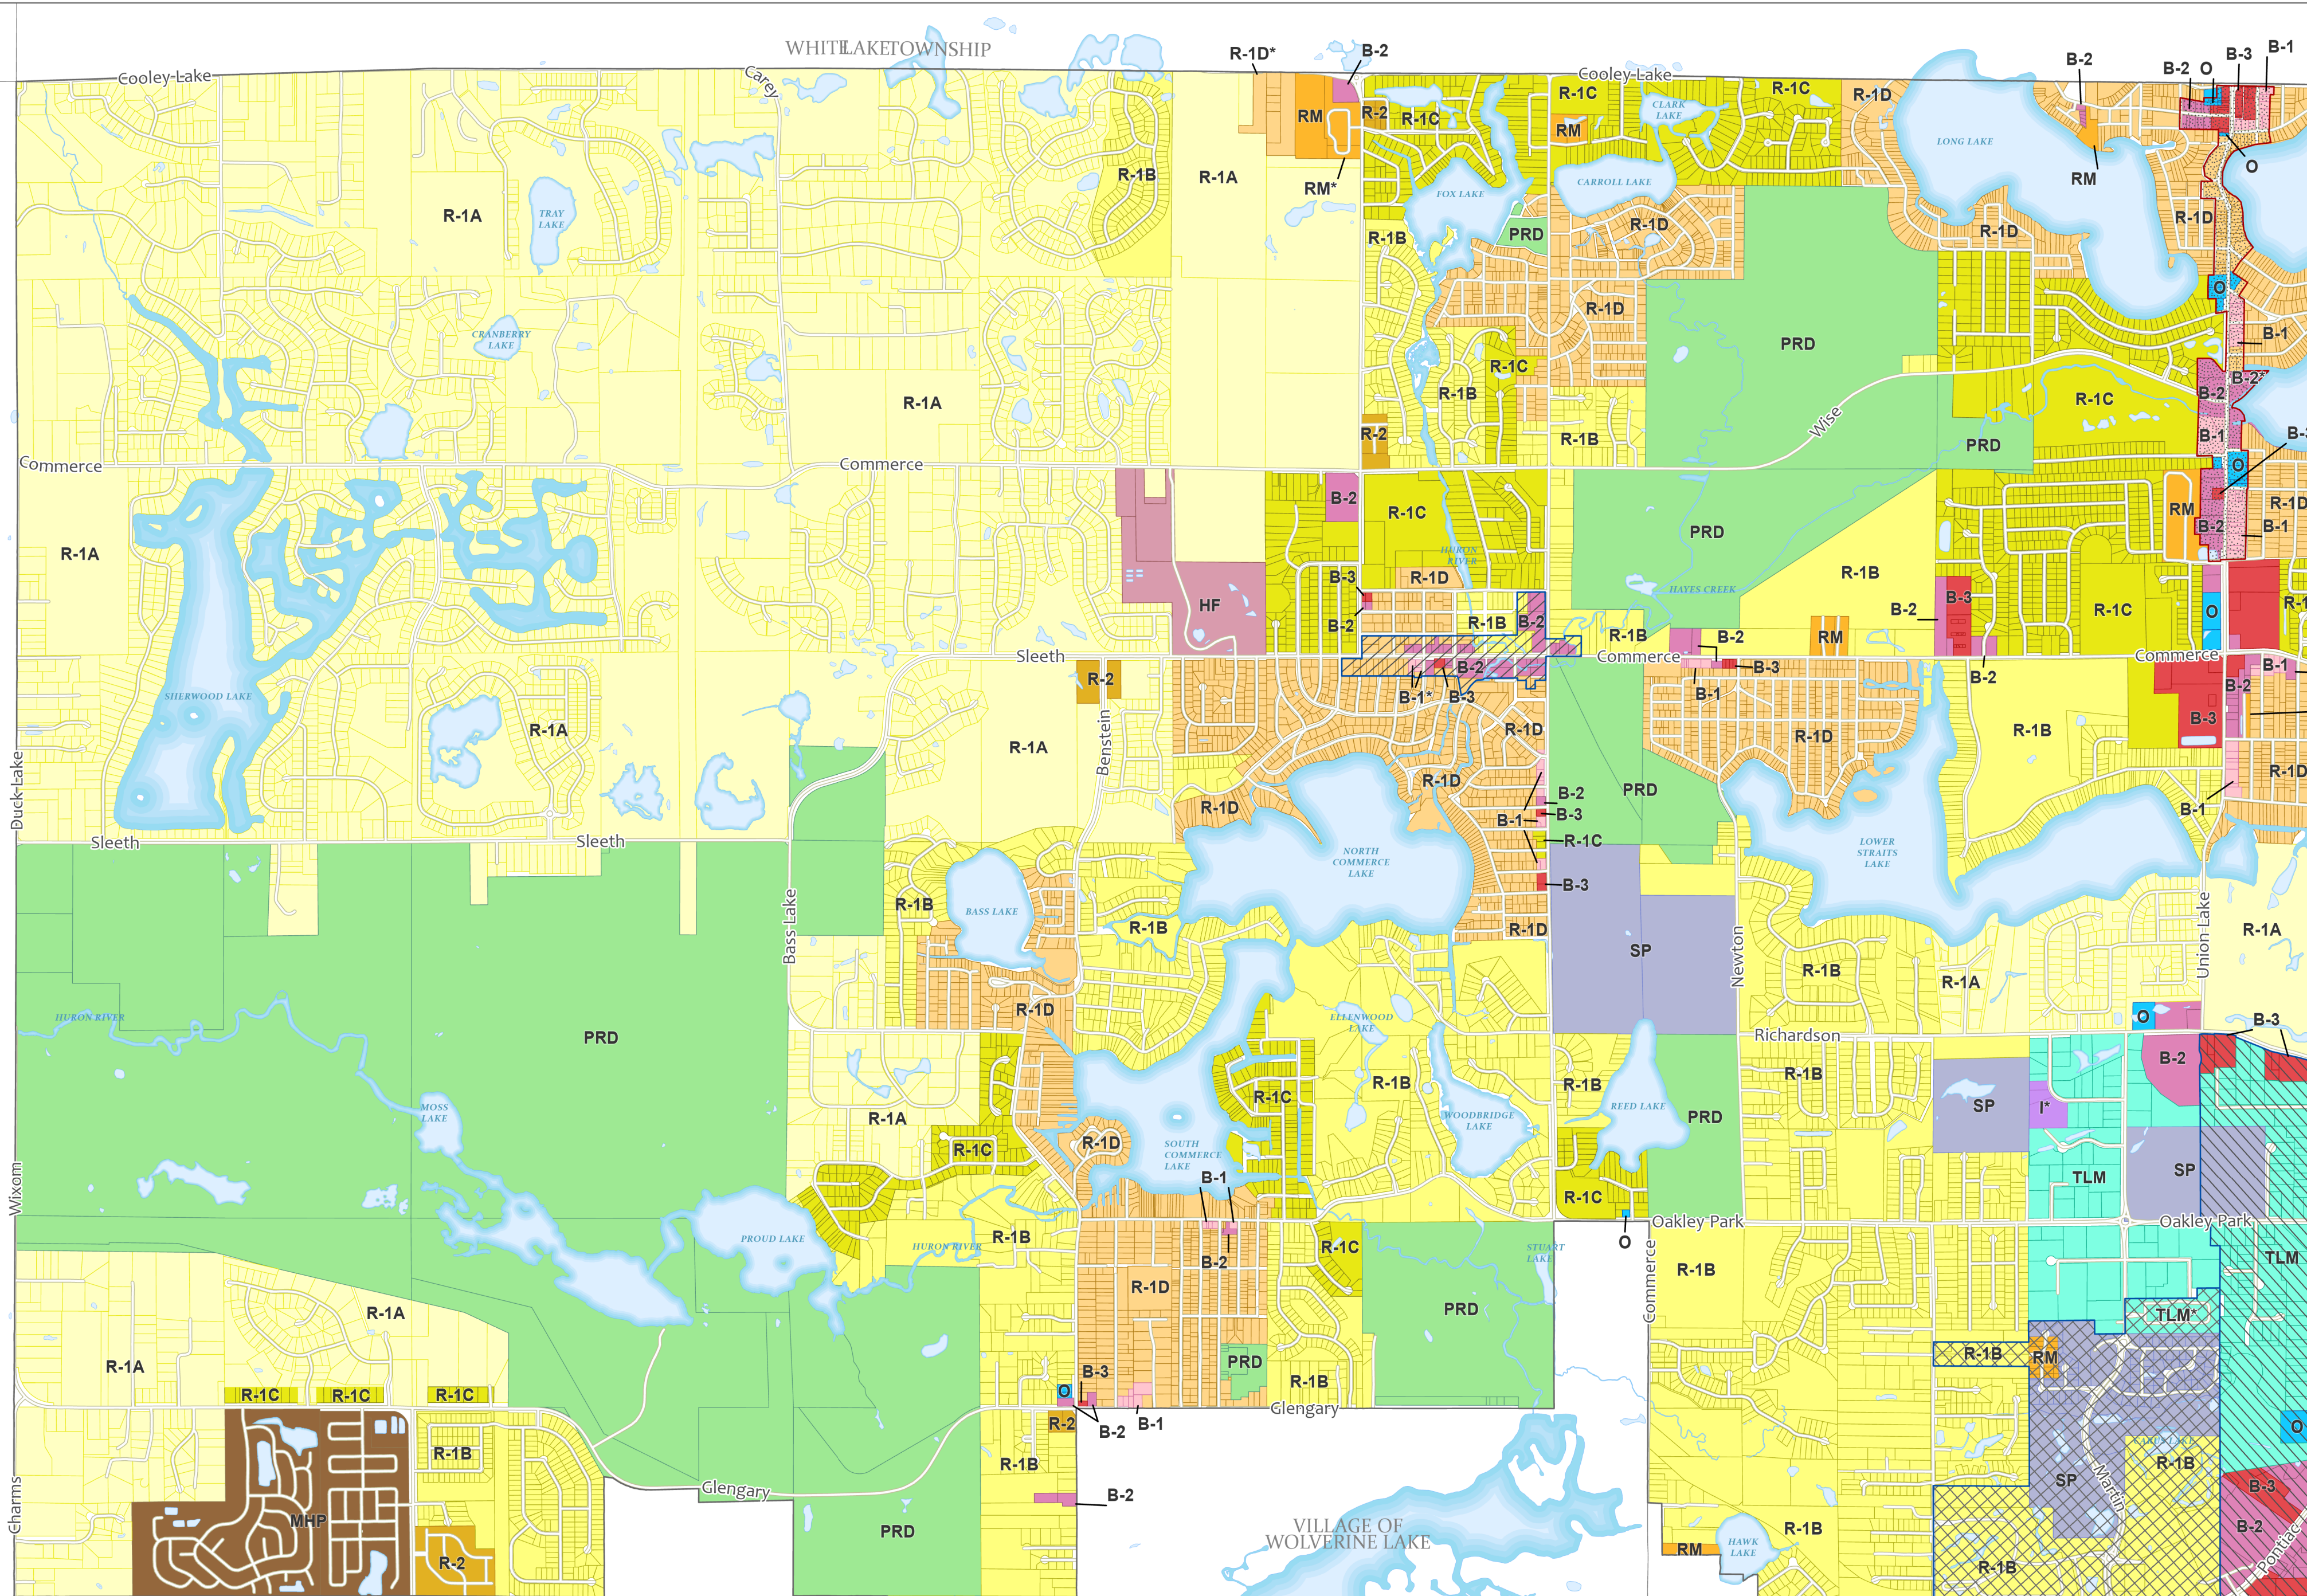

- R-1A Large Lot One Family Residential
- R-1B One Family Residential
- R-1C One Family Residential
- R-1D One Family Residential
- R-2 Attached Residential
- RM Multiple Family Residential
- MHP Mobile Home Park
- B-1 Local Business
- B-2 Community Business
- B-3 General Business
- O Office
- TLM Technology/Light Manufacturing
- I Industrial
- HF Hospital Facilities
- HOS Hospitality
- SPD Special Purpose District
- PRD Public Recreation District
- Haggerty Road Corridor Overlay
- Town Center Overlay
- Commerce Village Overlay
- Union Lake Road Overlay

*Conditional Zoning: These areas may have additional requirements. Contact Planning Department for additional information.

CERTIFICATION
I, Melissa Creech, Township Clerk, Commerce Charter Township, do hereby certify that this is a true copy of the map adopted by the Township Board for Commerce Charter Township, Oakland County, Michigan, on the 27th day of September, 2017, as well as those amendments made as of the revision dates shown.

Melissa Creech
Melissa Creech, Clerk, Commerce Charter Township

NOTE: The parcel lines of this map are representational of the actual parcel lines and are not intended to be substituted for an official survey or used to resolve boundary or area discrepancies. Consult official Commerce Charter Township records for precise distances, boundaries and areas of parcels.