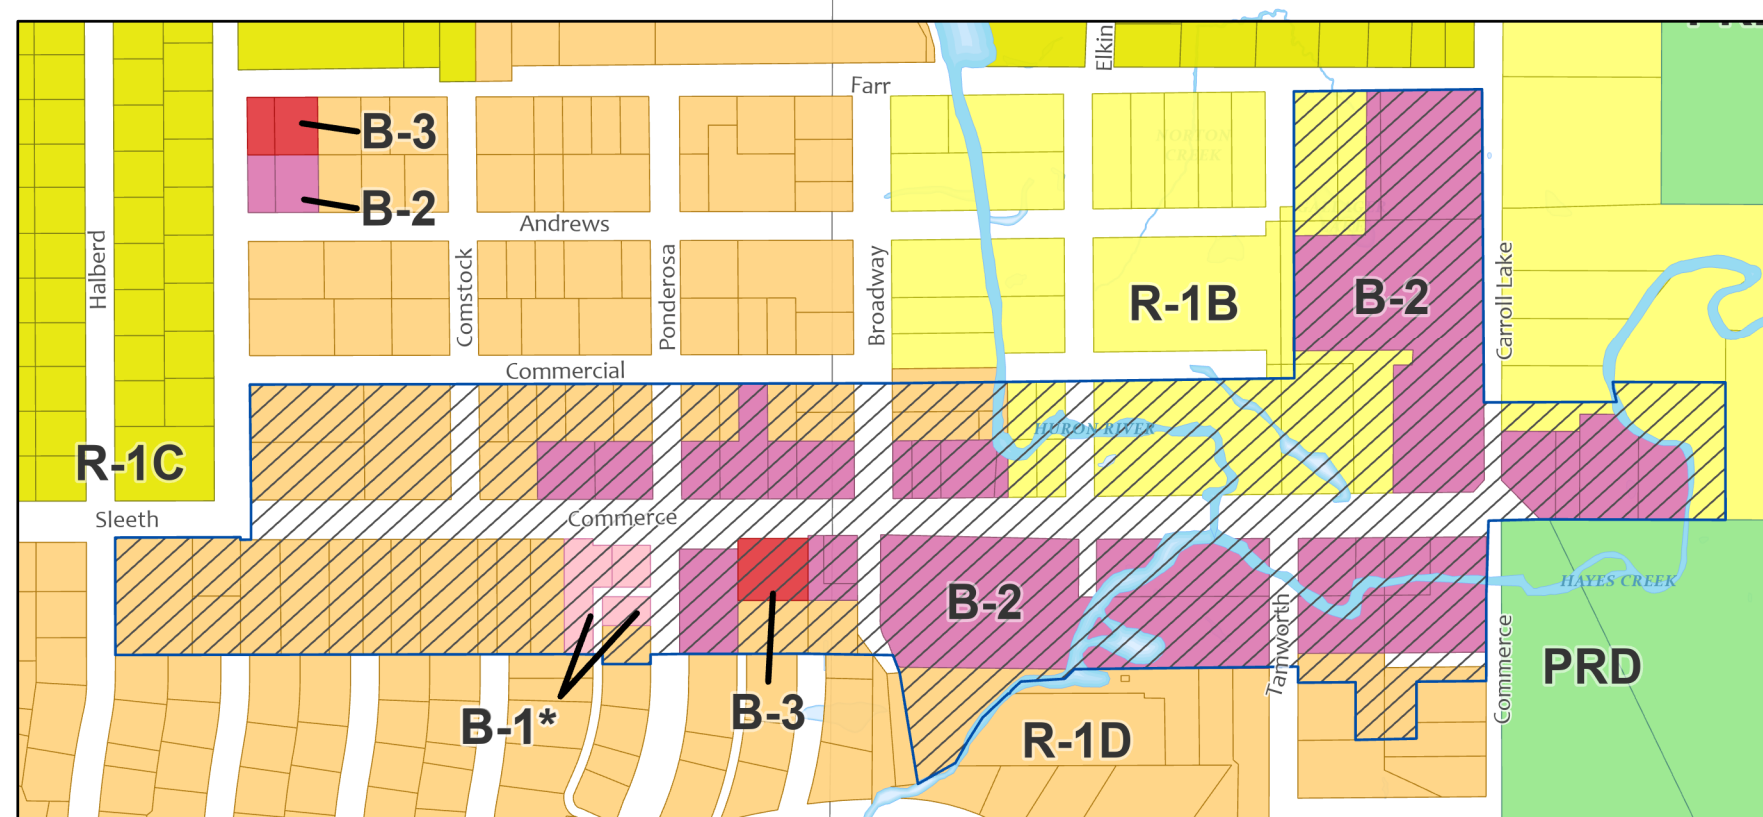

Commerce Village Overlay Detail