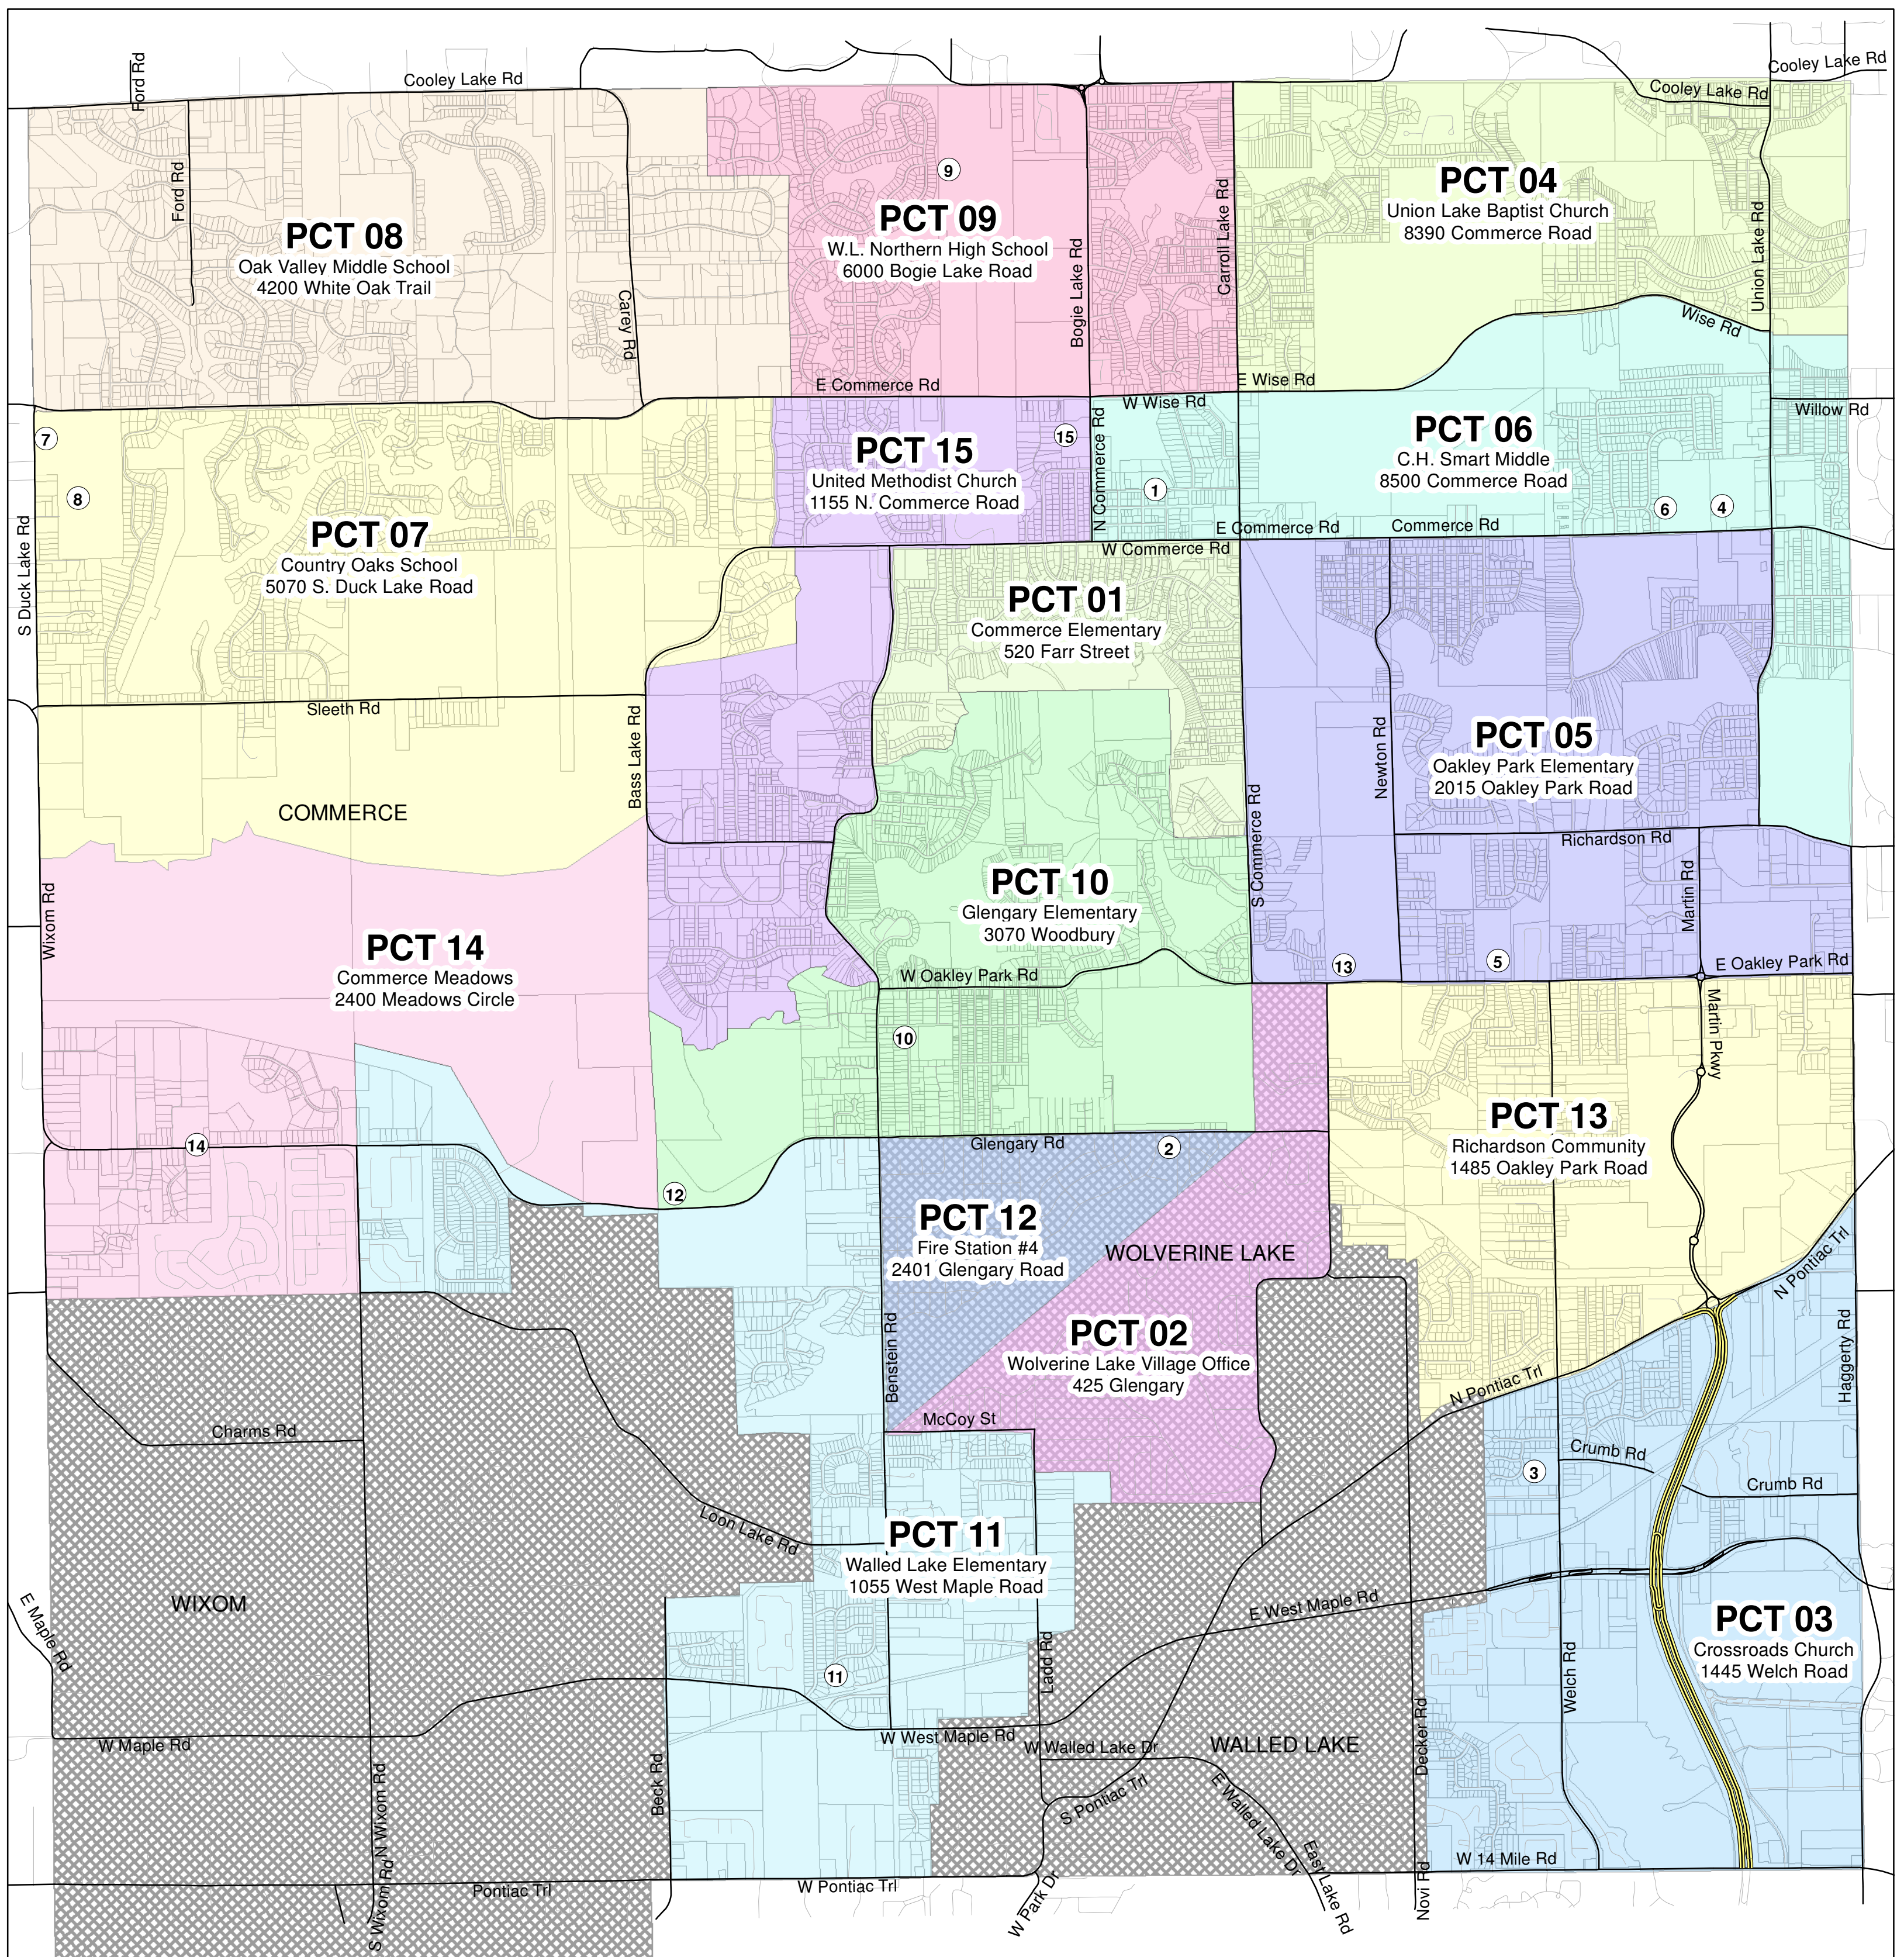

# Charter Township of Commerce

## Voting Precincts and Locations

\* Information depicted hereon is for reference purposes only. It was compiled from the best available resources, which have varying degrees of accuracy. This data is neither a legally recorded map nor a survey and is not intended to be used as such. The Charter Township of Commerce assumes no responsibility for errors that arise from the use of this data.

1 inch = 2,000 feet

Path: H:\Municipalities\Commerce\Voting Precincts\VotingPrecincts24x18.mxd